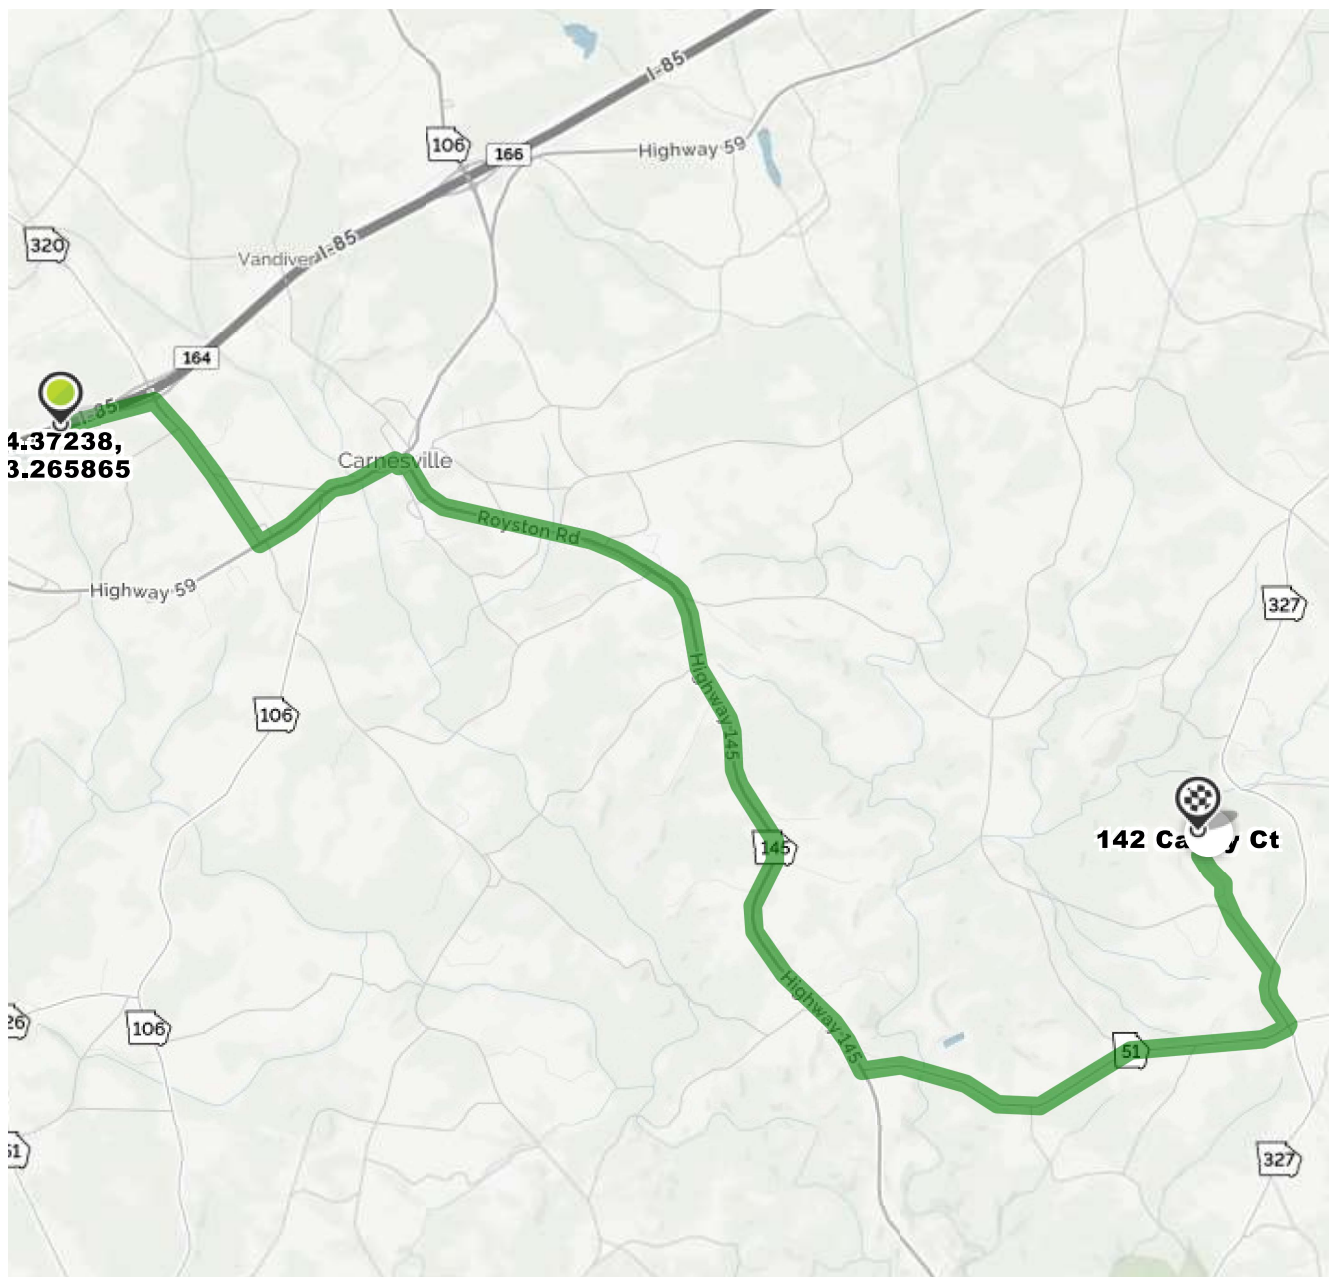

10. Take the 1st **left** onto Casey Rd.
  If you reach Airport Rd you've gone about 1.1 miles too far.

----- Then 0.33 miles ----- 9.96 total miles

11. Turn **slight right** onto Casey Ct.

----- Then 0.51 miles ----- 10.47 total miles

12. 142 CASEY CT.
  Your destination is 0.3 miles past Casey Ct.

Your destination is at the end of Casey Ct.

Use of directions and maps is subject to our [Terms of Use](#). We don't guarantee accuracy, route conditions or usability. You assume all risk of use.